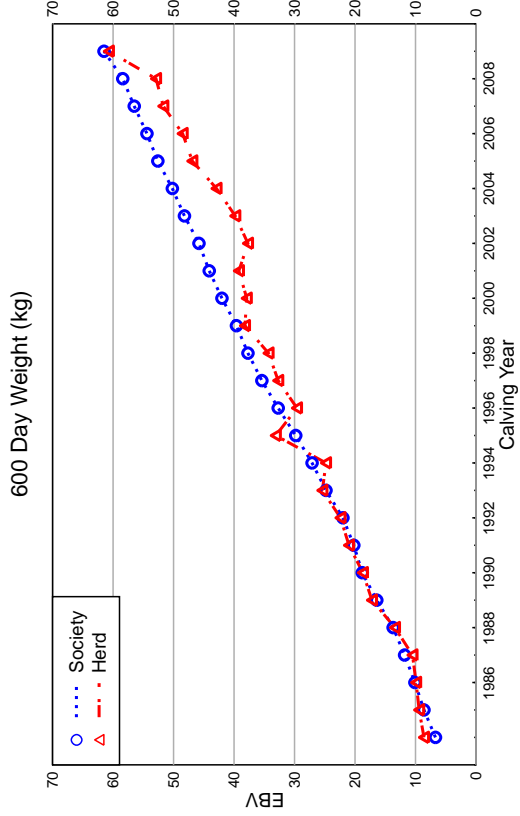

11/11/09

2010 SUMMER HEREFORD GROUP BREEDPLAN Herd B0257 - Comparison to Breed Genetic Trends