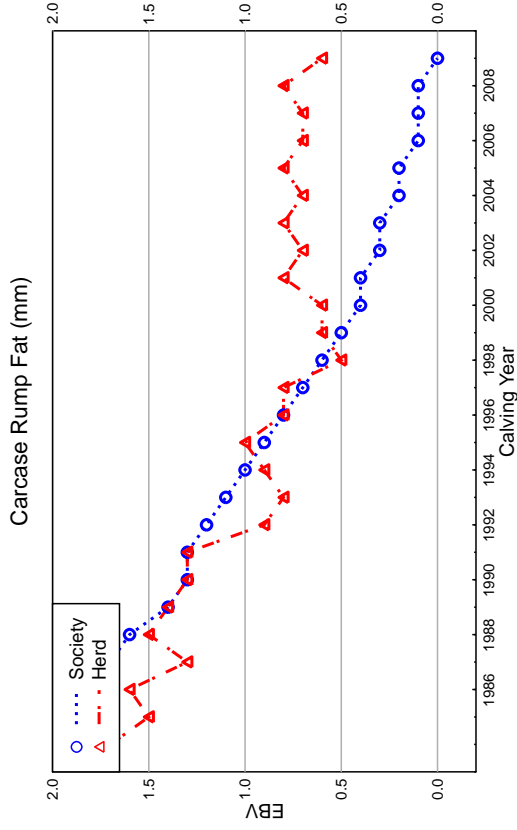

11/11/09

2010 SUMMER HEREFORD GROUP BREEDPLAN Herd B0257 - Comparison to Breed Genetic Trends