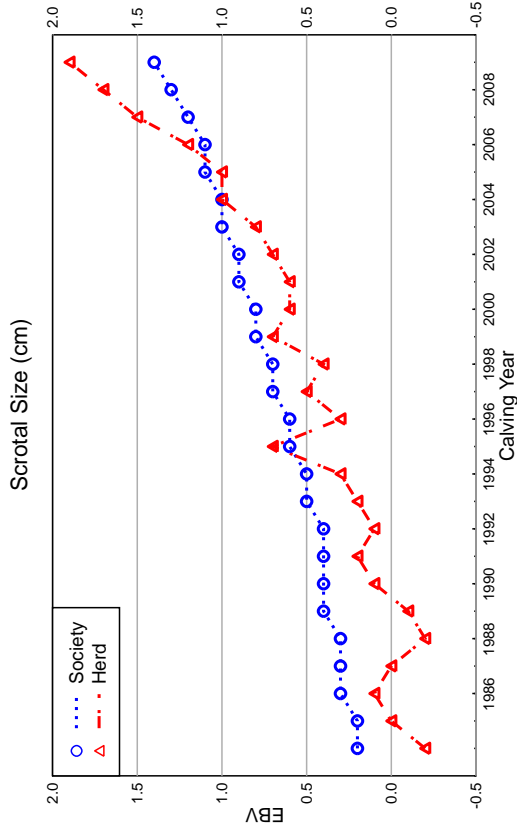

11/11/09

2010 SUMMER HEREFORD GROUP BREEDPLAN Herd B0257 - Comparison to Breed Genetic Trends