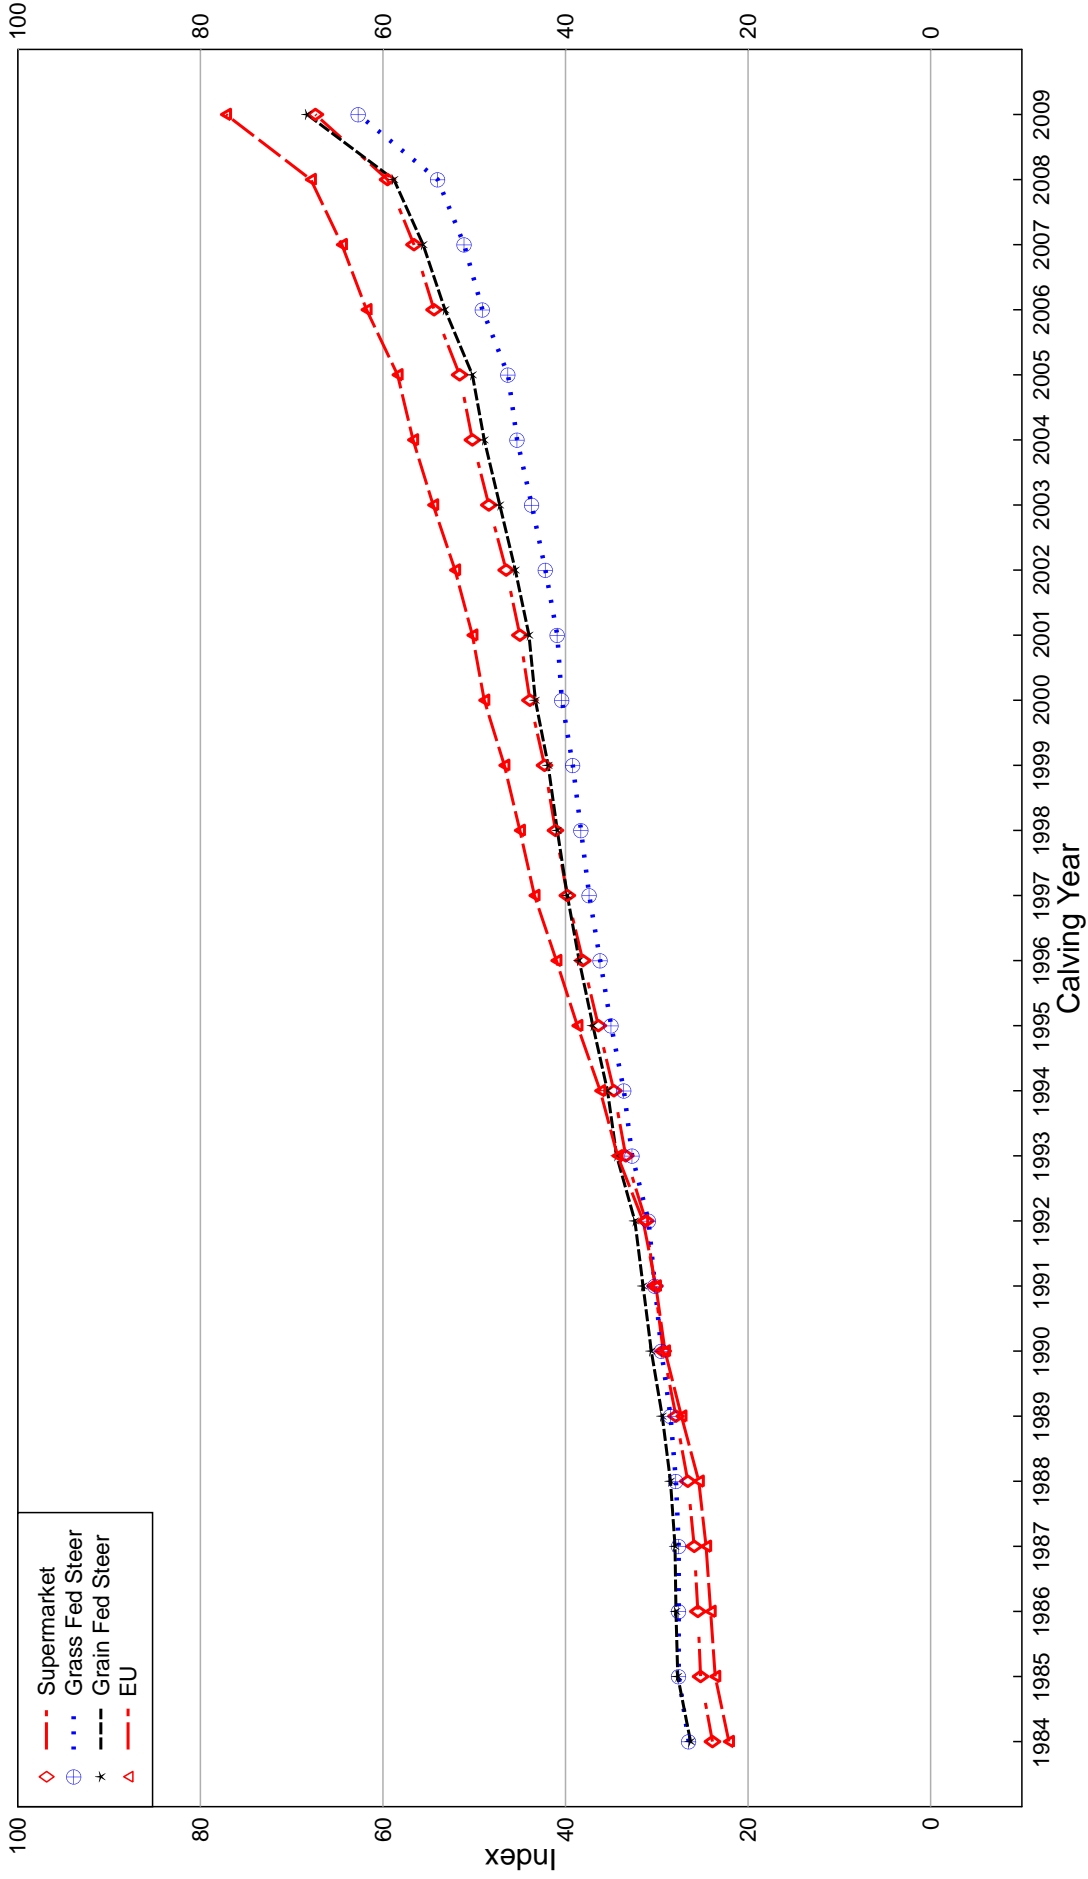

11/11/09

2010 SUMMER HEREFORD GROUP BREEDPLAN

Genetic Trends for Selection Indices for the Breed