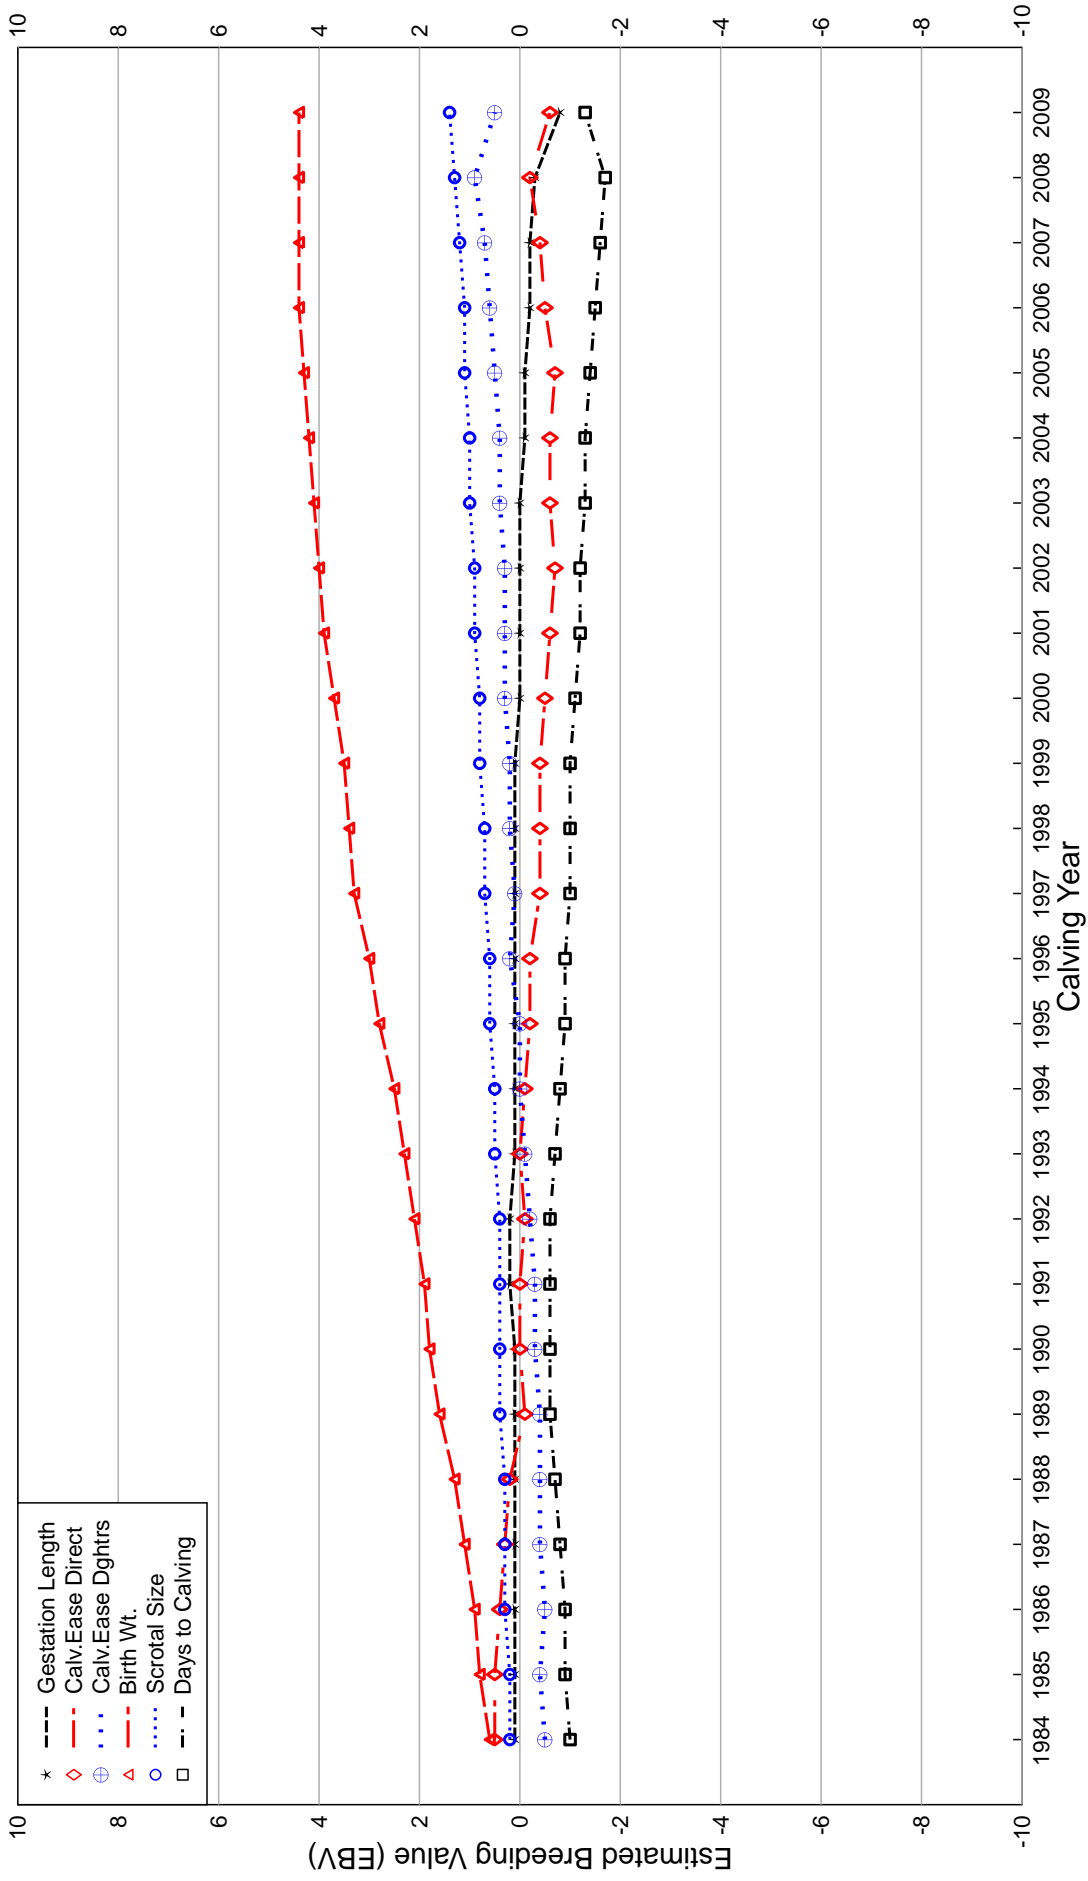

11/11/09

2010 SUMMER HEREFORD GROUP BREEDPLAN

Genetic Trends for Birth and Fertility Traits for the Breed