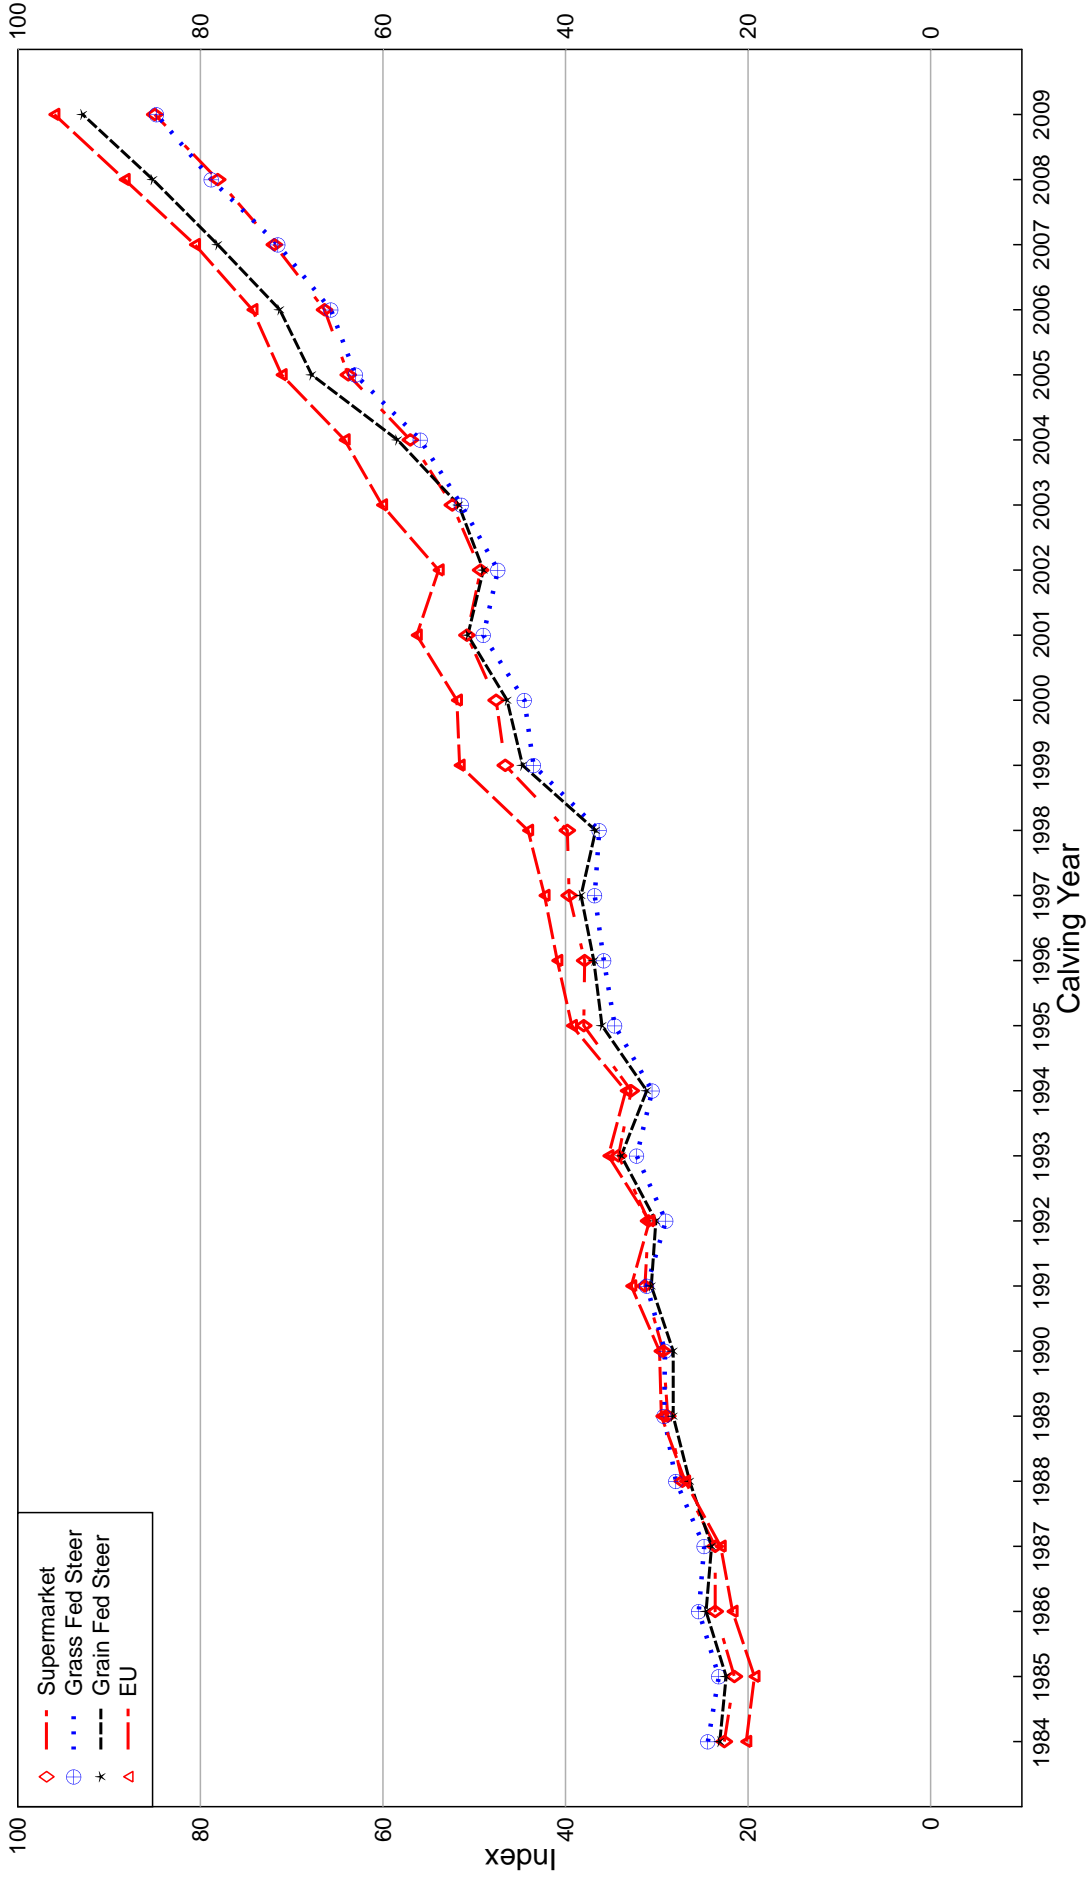

11/11/09

2010 SUMMER HEREFORD GROUP BREEDPLAN

Herd B0257 - Genetic Trends for Selection Indices