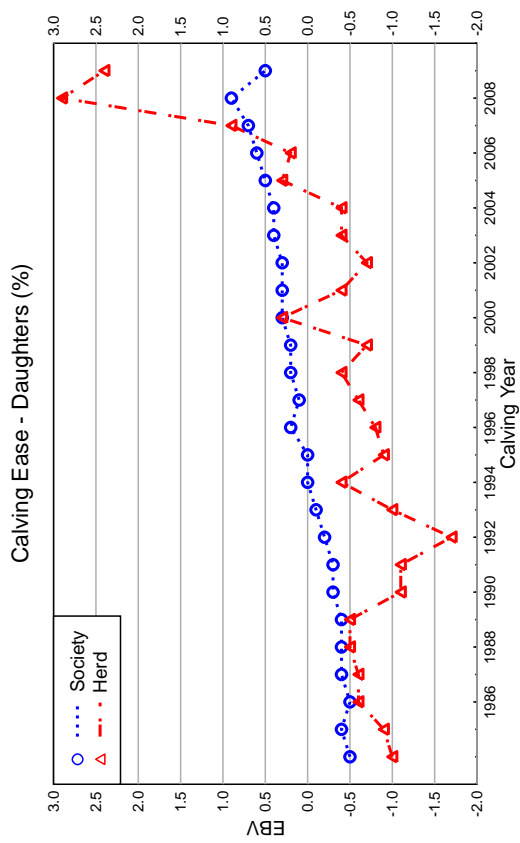

11/11/09

2010 SUMMER HEREFORD GROUP BREEDPLAN Herd B0257 - Comparison to Breed Genetic Trends