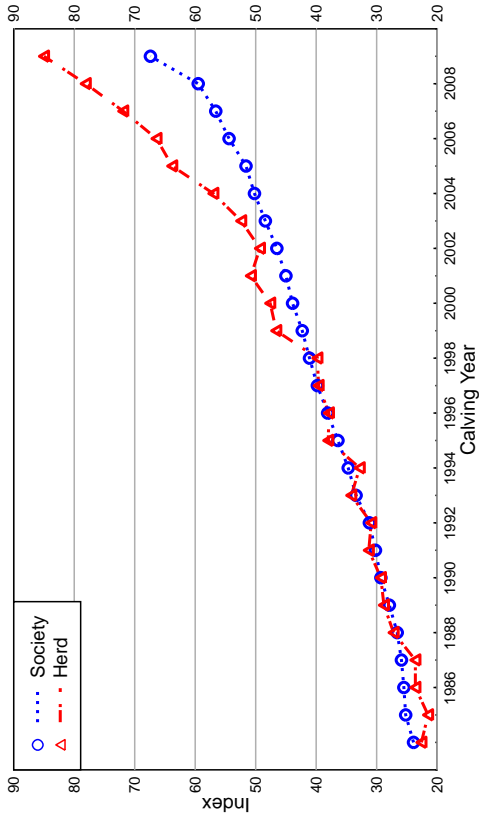

11/11/09

2010 SUMMER HEREFORD GROUP BREEDPLAN Herd B0257 - Comparison to Breed Genetic Trends

Supermarket