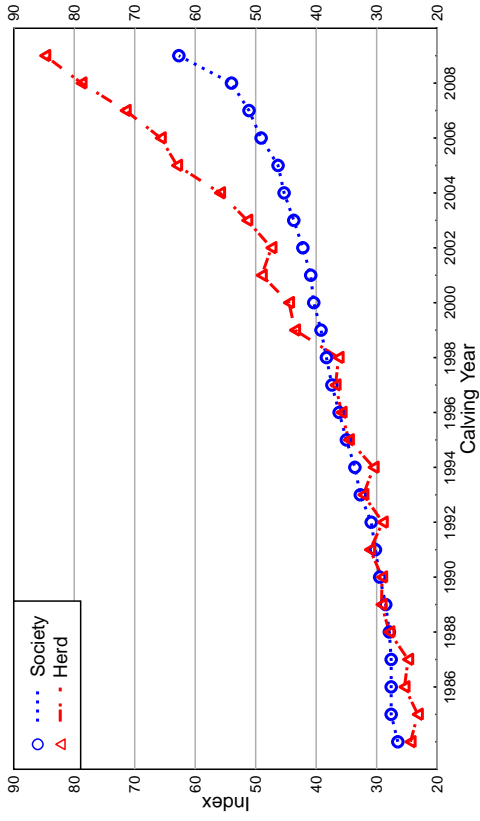

Grass Fed Steer