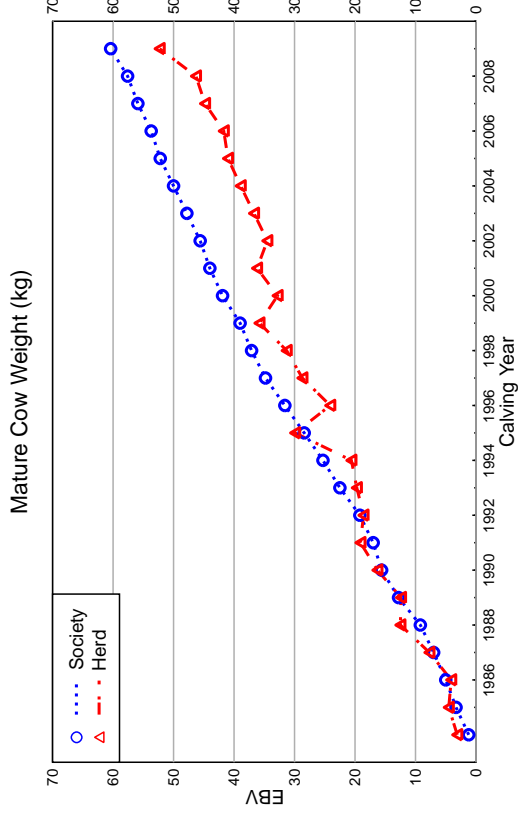

11/11/09

2010 SUMMER HEREFORD GROUP BREEDPLAN Herd B0257 - Comparison to Breed Genetic Trends