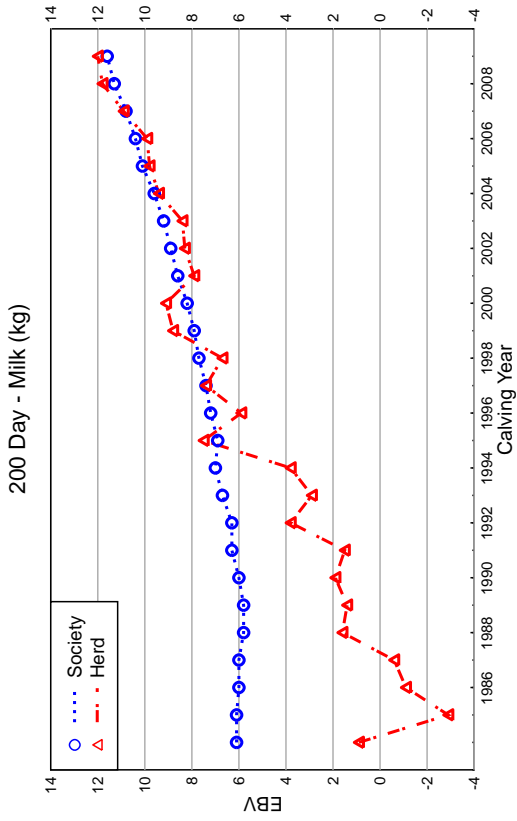

11/11/09

2010 SUMMER HEREFORD GROUP BREEDPLAN Herd B0257 - Comparison to Breed Genetic Trends