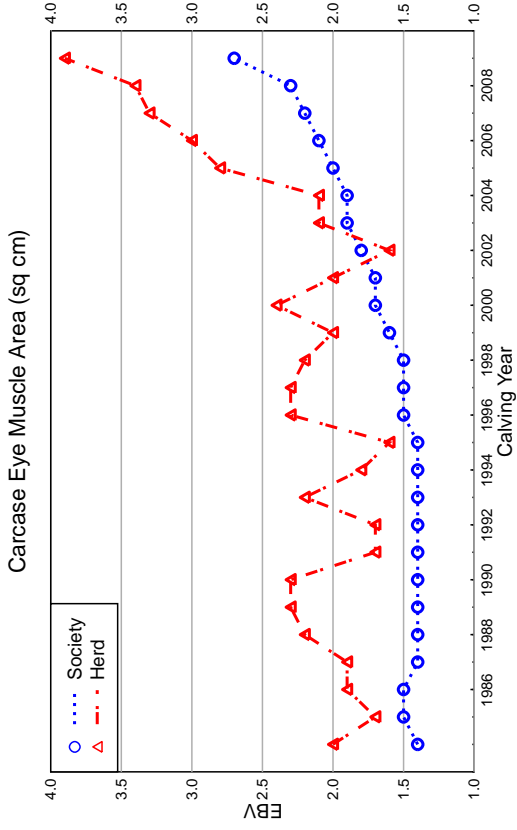

11/11/09

2010 SUMMER HEREFORD GROUP BREEDPLAN Herd B0257 - Comparison to Breed Genetic Trends