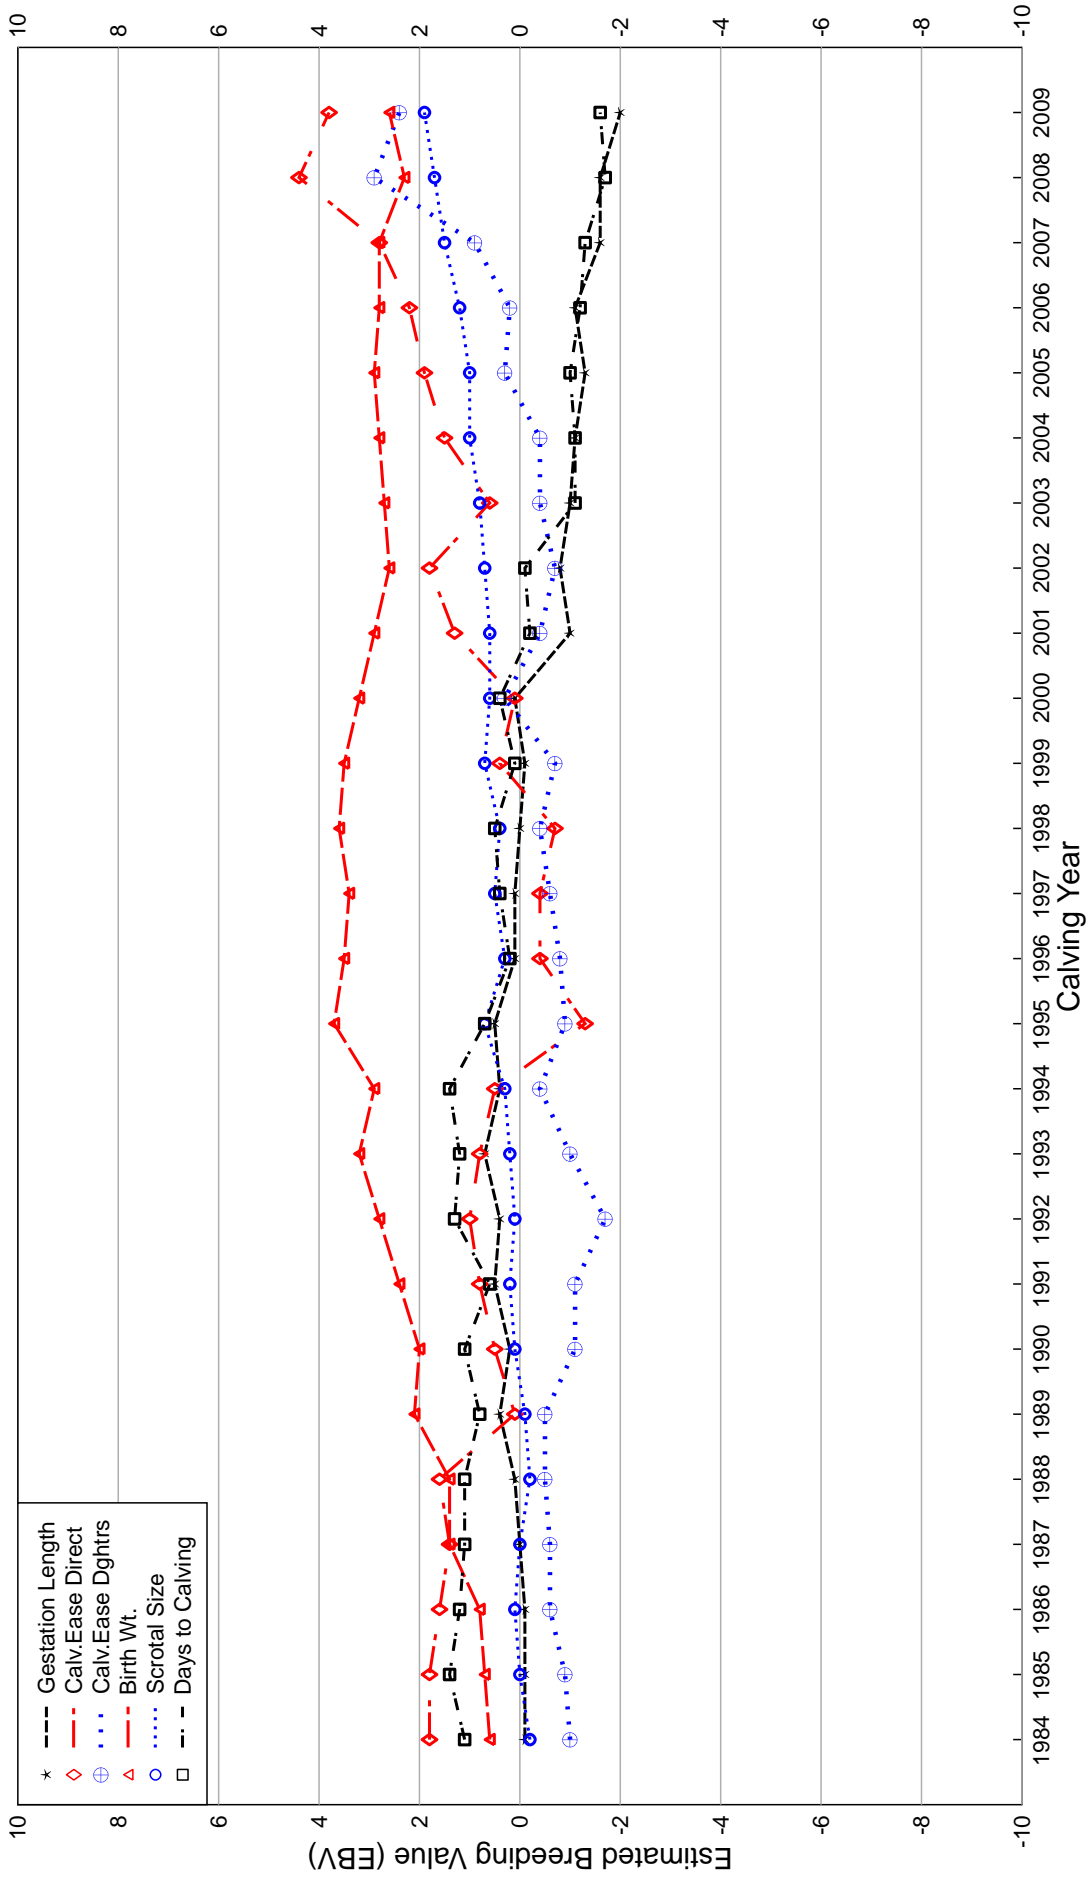

11/11/09

2010 SUMMER HEREFORD GROUP BREEDPLAN

Herd B0257 - Genetic Trends for Birth and Fertility Traits