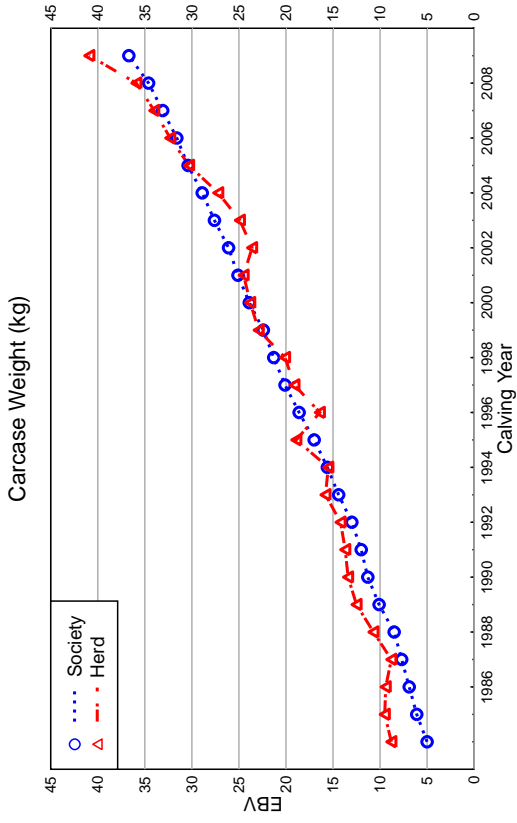

11/11/09

2010 SUMMER HEREFORD GROUP BREEDPLAN Herd B0257 - Comparison to Breed Genetic Trends