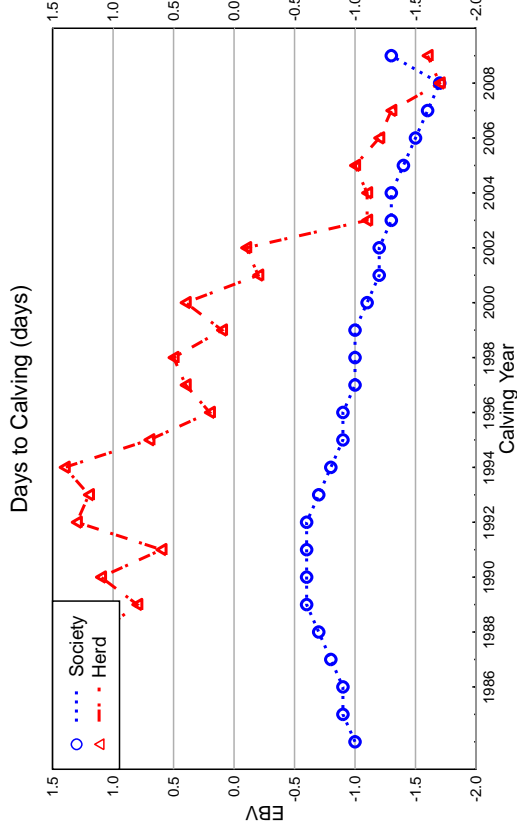

11/11/09

2010 SUMMER HEREFORD GROUP BREEDPLAN Herd B0257 - Comparison to Breed Genetic Trends