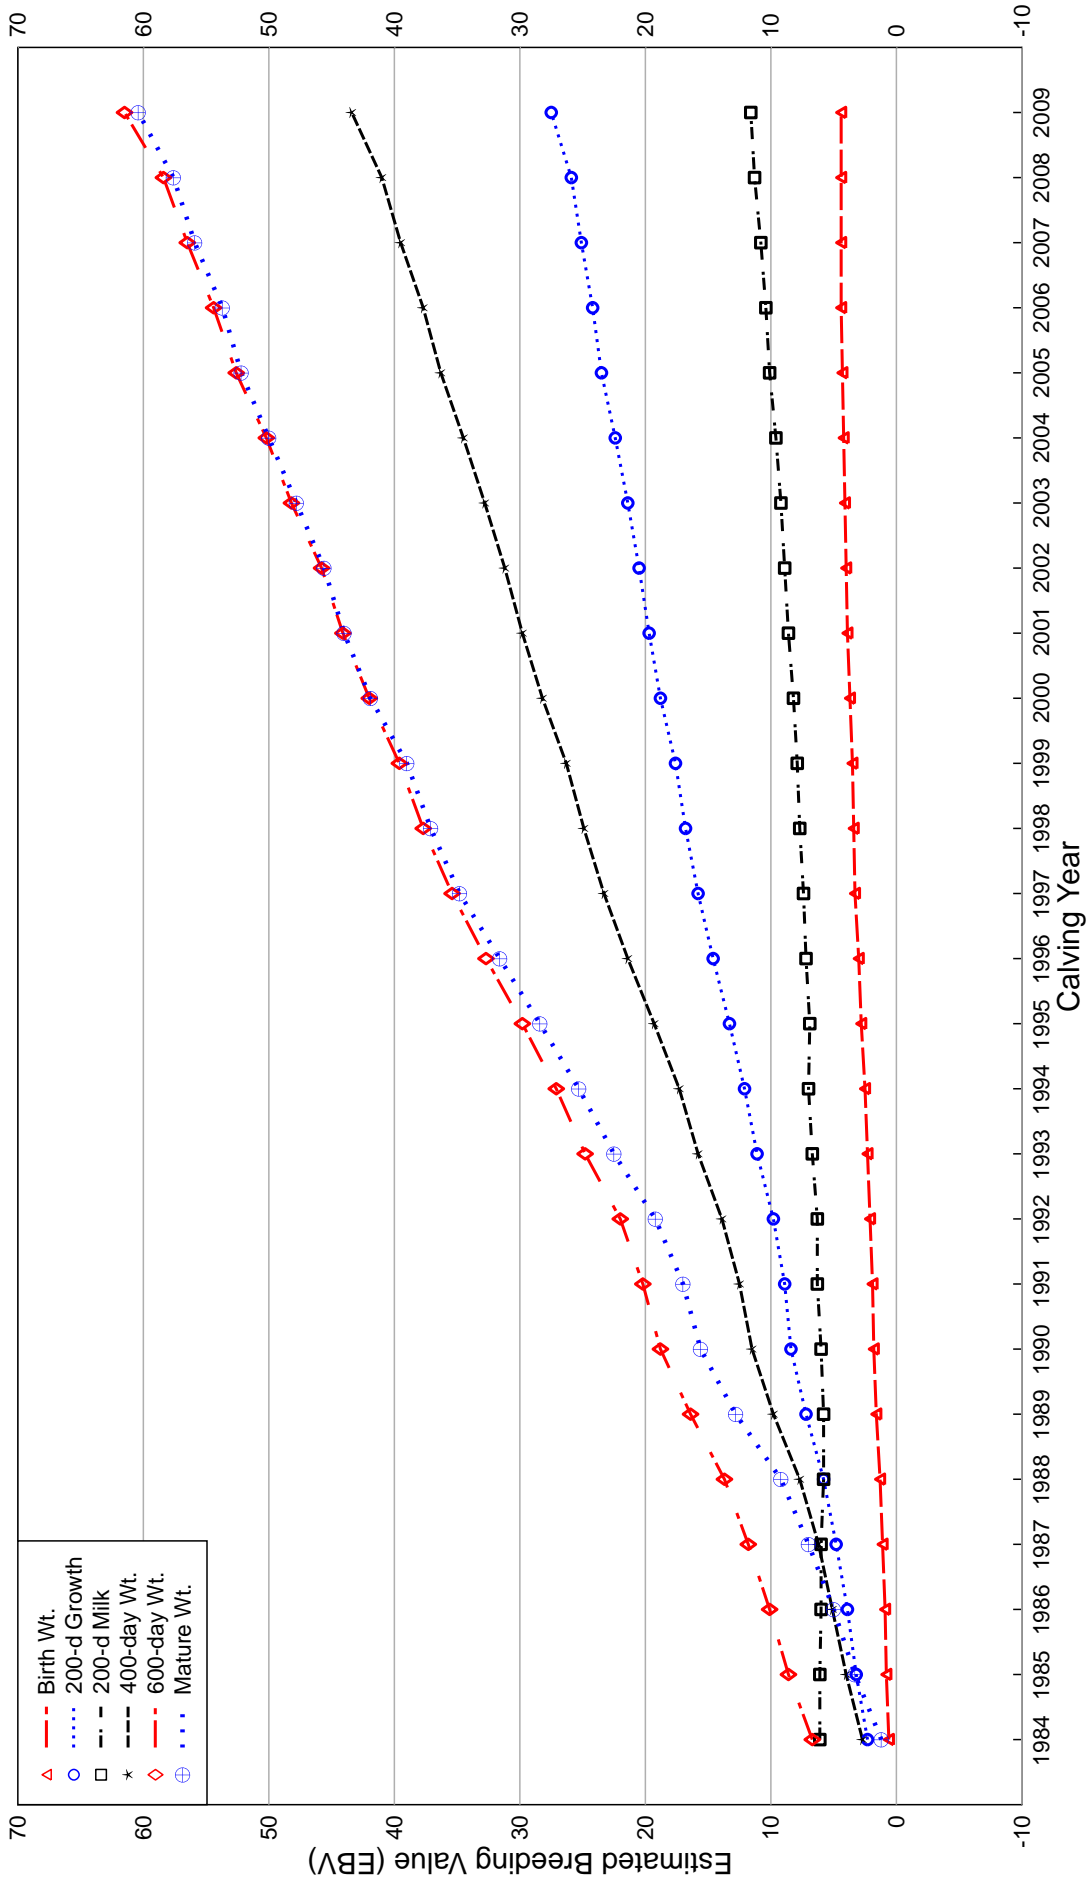

11/11/09

2010 SUMMER HEREFORD GROUP BREEDPLAN

Genetic Trends for Weight Traits for the Breed