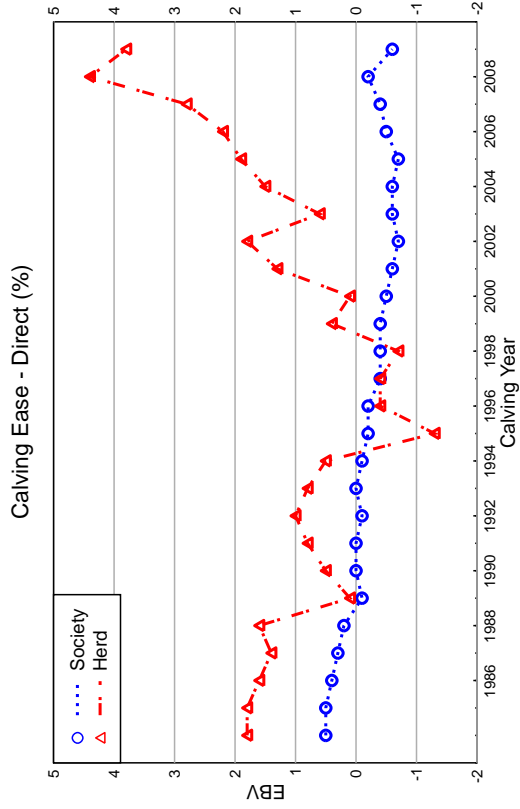

11/11/09

2010 SUMMER HEREFORD GROUP BREEDPLAN Herd B0257 - Comparison to Breed Genetic Trends