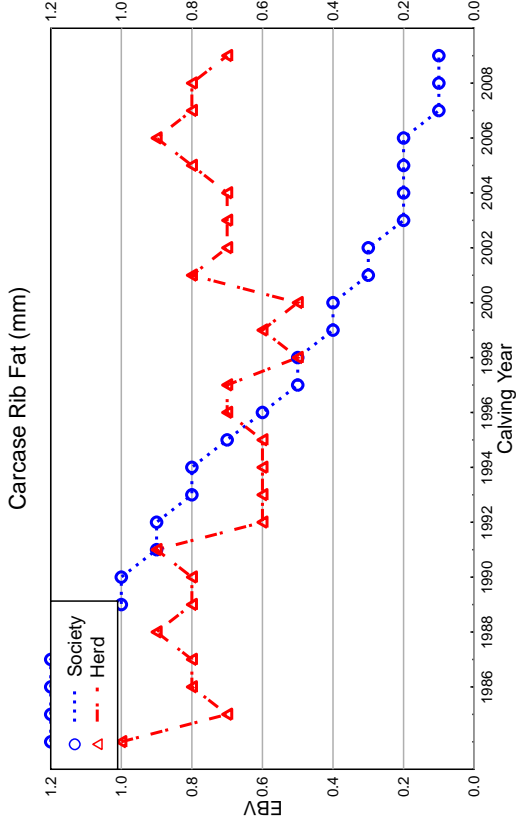

11/11/09

2010 SUMMER HEREFORD GROUP BREEDPLAN Herd B0257 - Comparison to Breed Genetic Trends