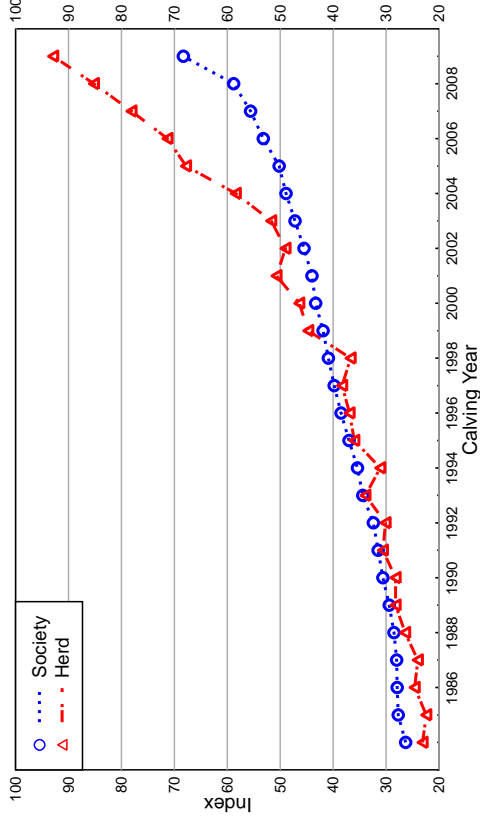

Grain Fed Steer