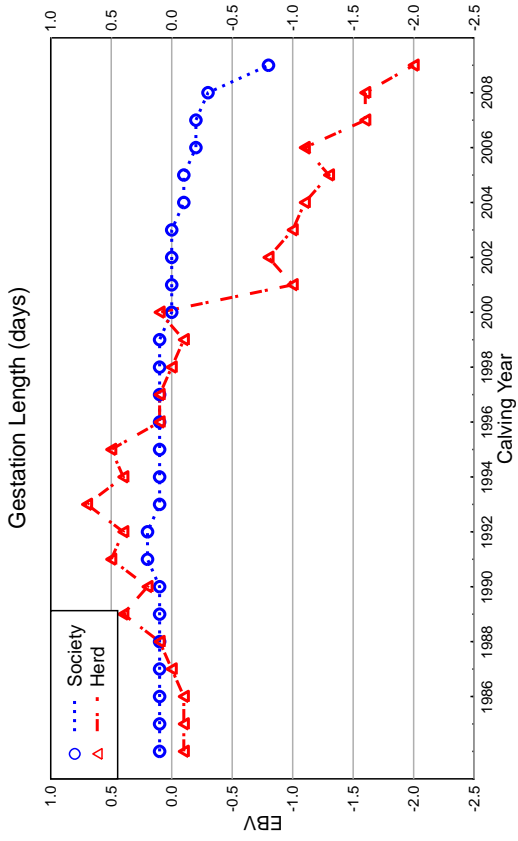

11/11/09

2010 SUMMER HEREFORD GROUP BREEDPLAN Herd B0257 - Comparison to Breed Genetic Trends