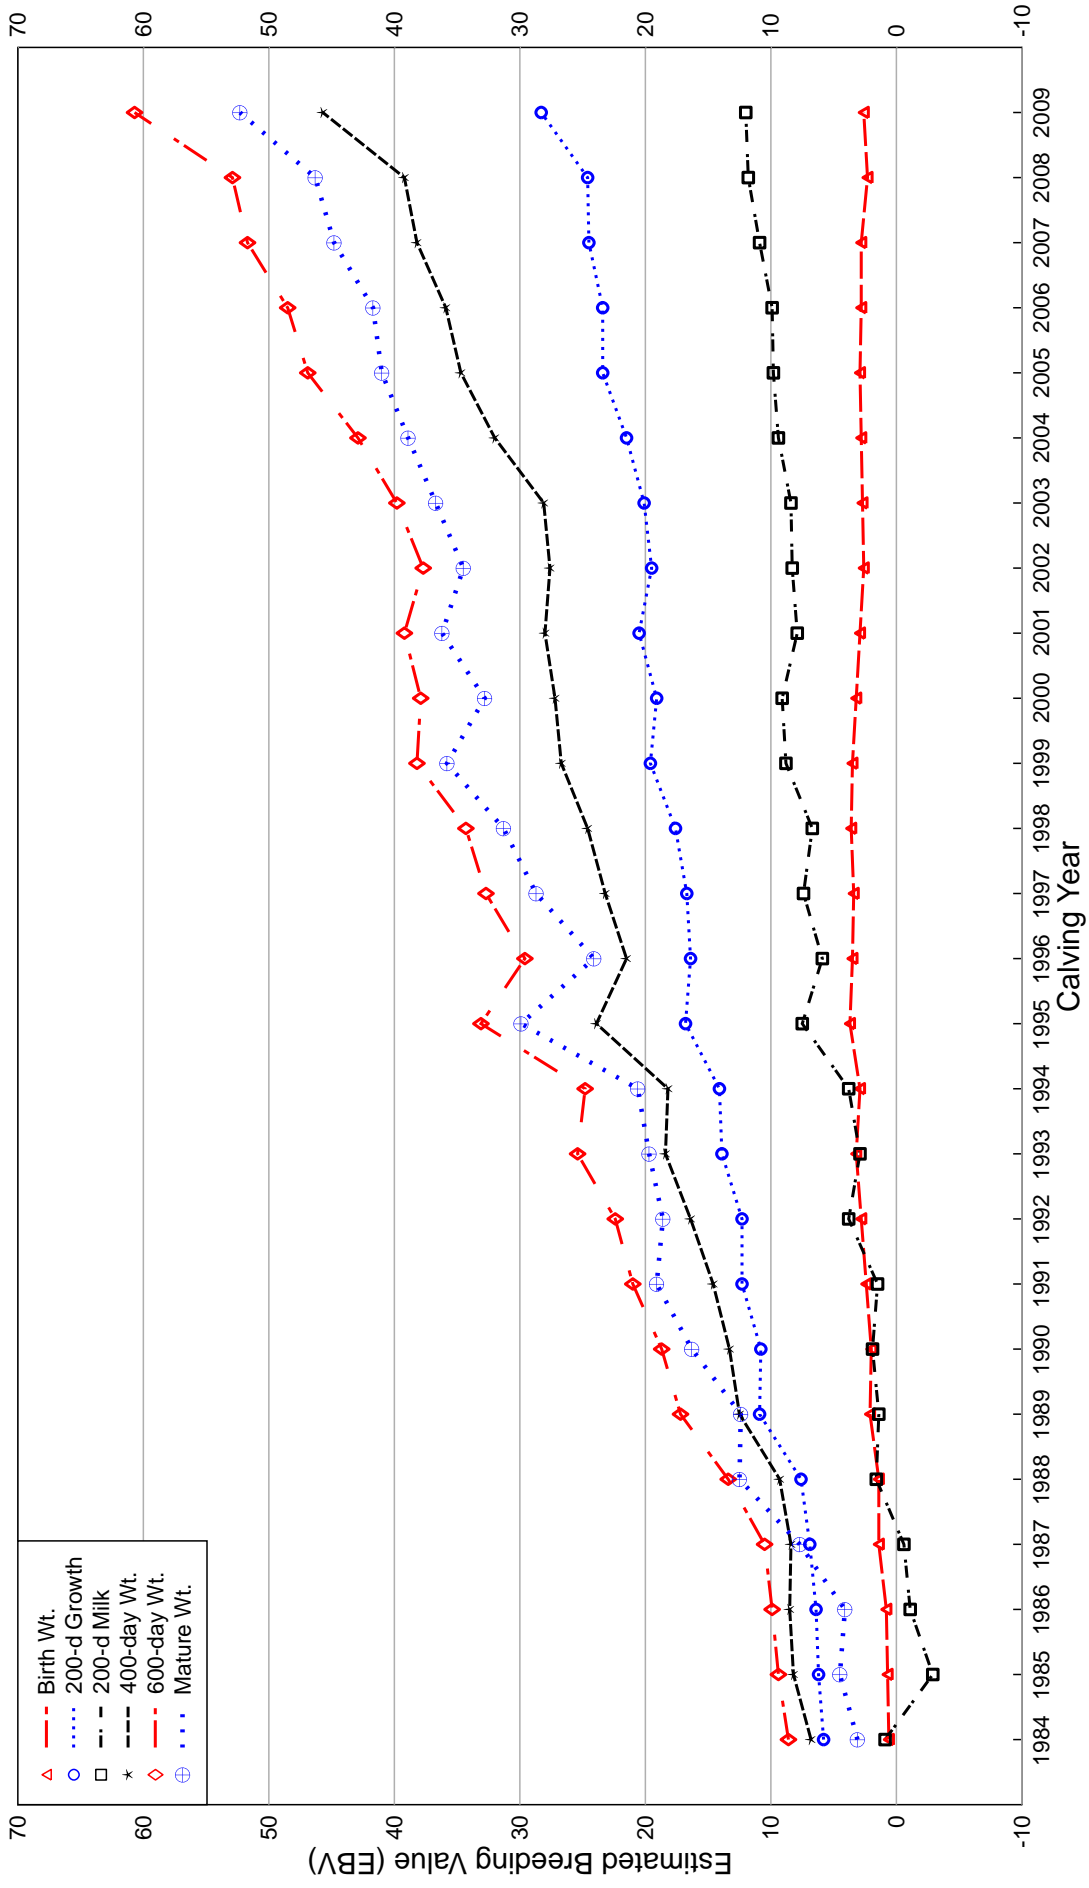

### 2010 SUMMER HEREFORD GROUP BREEDPLAN

Herd B0257 - Genetic Trends for Weight Traits

11/11/09