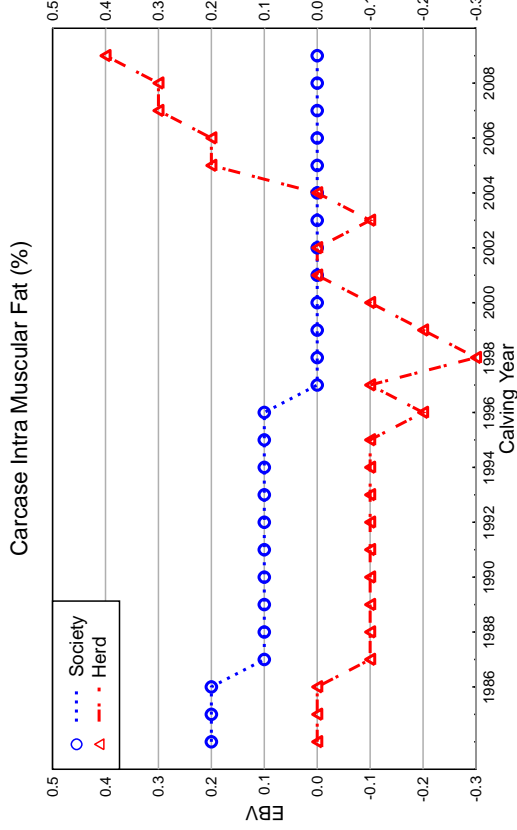

11/11/09

2010 SUMMER HEREFORD GROUP BREEDPLAN Herd B0257 - Comparison to Breed Genetic Trends