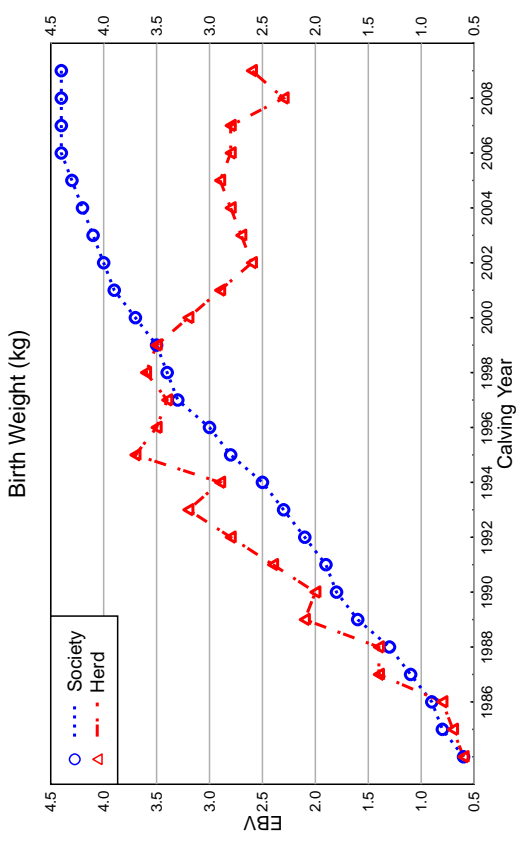

11/11/09

2010 SUMMER HEREFORD GROUP BREEDPLAN Herd B0257 - Comparison to Breed Genetic Trends