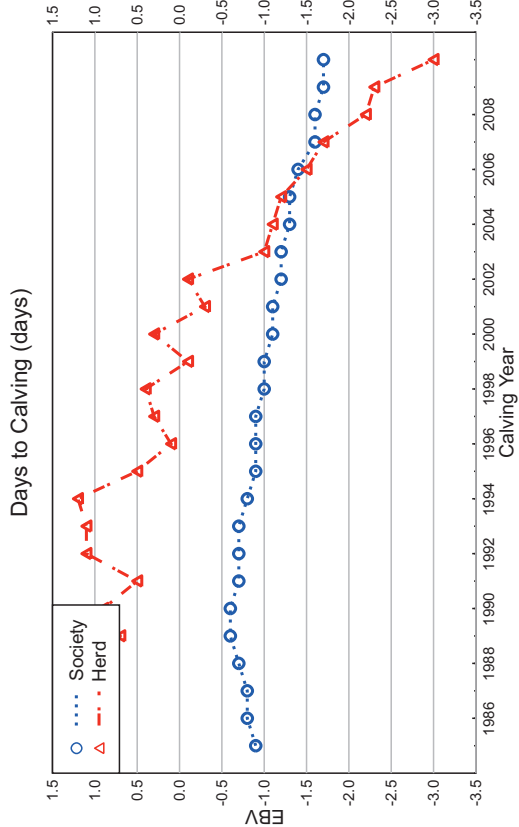

10/11/10

2011 SUMMER HEREFORD GROUP BREEDPLAN Herd B0257 - Comparison to Breed Genetic Trends

10/11/10

2011 SUMMER HEREFORD GROUP BREEDPLAN Herd B0257 - Comparison to Breed Genetic Trends

10/11/10

2011 SUMMER HEREFORD GROUP BREEDPLAN Herd B0257 - Comparison to Breed Genetic Trends

10/11/10

2011 SUMMER HEREFORD GROUP BREEDPLAN Herd B0257 - Comparison to Breed Genetic Trends