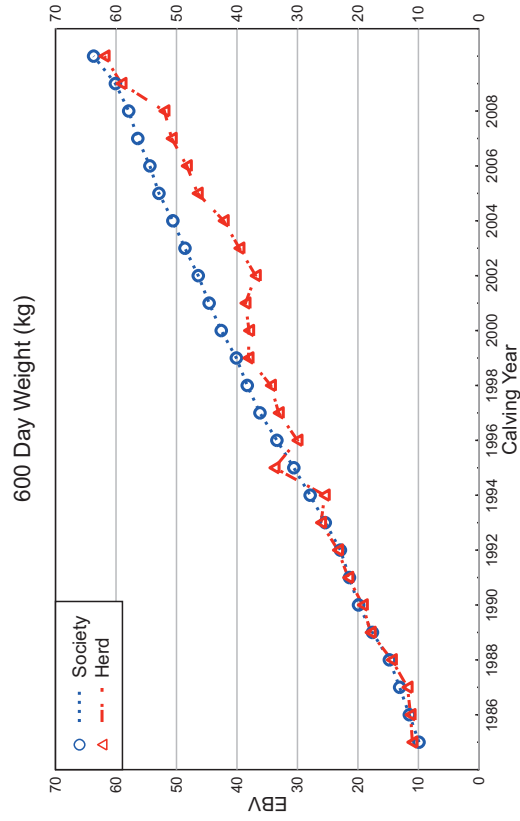

10/11/10

2011 SUMMER HEREFORD GROUP BREEDPLAN Herd B0257 - Comparison to Breed Genetic Trends

10/11/10

2011 SUMMER HEREFORD GROUP BREEDPLAN Herd B0257 - Comparison to Breed Genetic Trends

10/11/10

2011 SUMMER HEREFORD GROUP BREEDPLAN Herd B0257 - Comparison to Breed Genetic Trends

10/11/10

2011 SUMMER HEREFORD GROUP BREEDPLAN Herd B0257 - Comparison to Breed Genetic Trends