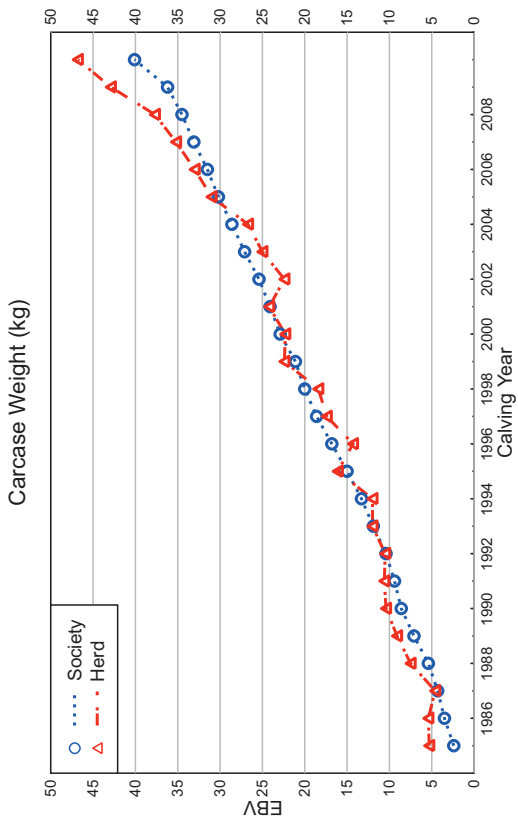

10/11/10

2011 SUMMER HEREFORD GROUP BREEDPLAN Herd B0257 - Comparison to Breed Genetic Trends

10/11/10

2011 SUMMER HEREFORD GROUP BREEDPLAN Herd B0257 - Comparison to Breed Genetic Trends

10/11/10

2011 SUMMER HEREFORD GROUP BREEDPLAN Herd B0257 - Comparison to Breed Genetic Trends

10/11/10

2011 SUMMER HEREFORD GROUP BREEDPLAN Herd B0257 - Comparison to Breed Genetic Trends