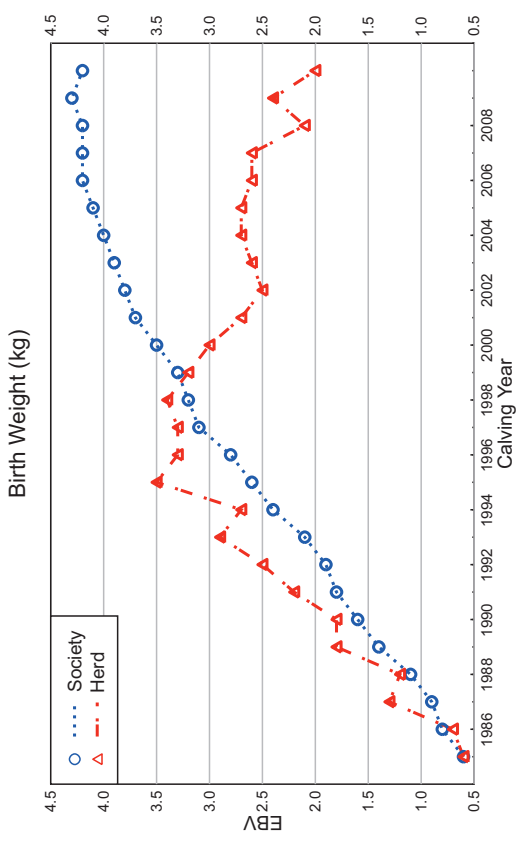

10/11/10

2011 SUMMER HEREFORD GROUP BREEDPLAN Herd B0257 - Comparison to Breed Genetic Trends

10/11/10

2011 SUMMER HEREFORD GROUP BREEDPLAN Herd B0257 - Comparison to Breed Genetic Trends

10/11/10

2011 SUMMER HEREFORD GROUP BREEDPLAN Herd B0257 - Comparison to Breed Genetic Trends

10/11/10

2011 SUMMER HEREFORD GROUP BREEDPLAN Herd B0257 - Comparison to Breed Genetic Trends