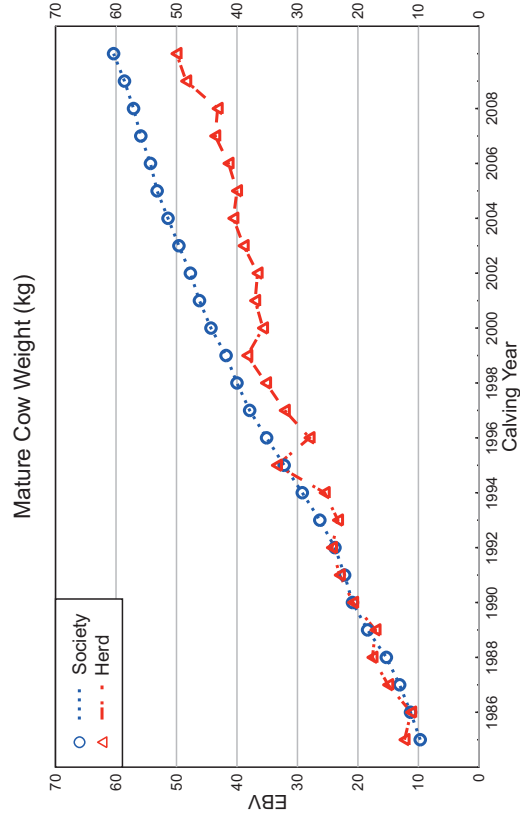

10/11/10

2011 SUMMER HEREFORD GROUP BREEDPLAN Herd B0257 - Comparison to Breed Genetic Trends

10/11/10

2011 SUMMER HEREFORD GROUP BREEDPLAN Herd B0257 - Comparison to Breed Genetic Trends

10/11/10

2011 SUMMER HEREFORD GROUP BREEDPLAN Herd B0257 - Comparison to Breed Genetic Trends

10/11/10

2011 SUMMER HEREFORD GROUP BREEDPLAN Herd B0257 - Comparison to Breed Genetic Trends