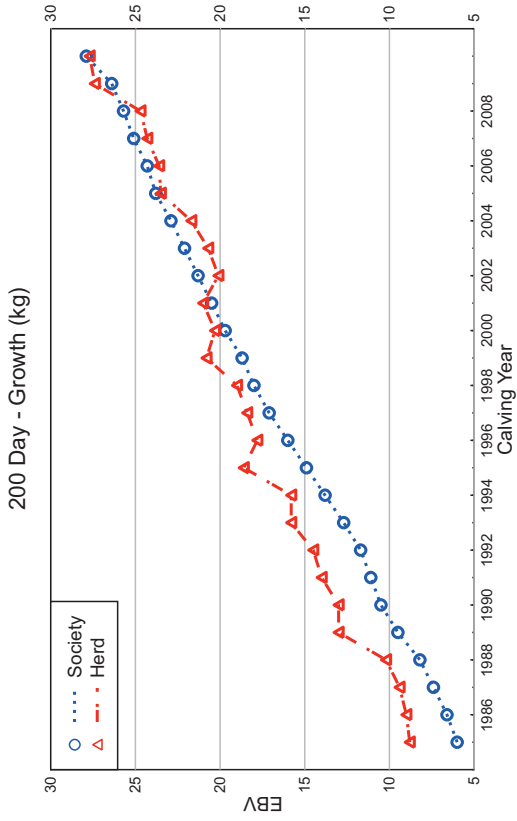

10/11/10

2011 SUMMER HEREFORD GROUP BREEDPLAN Herd B0257 - Comparison to Breed Genetic Trends

10/11/10

2011 SUMMER HEREFORD GROUP BREEDPLAN Herd B0257 - Comparison to Breed Genetic Trends

10/11/10

2011 SUMMER HEREFORD GROUP BREEDPLAN Herd B0257 - Comparison to Breed Genetic Trends

10/11/10

2011 SUMMER HEREFORD GROUP BREEDPLAN Herd B0257 - Comparison to Breed Genetic Trends