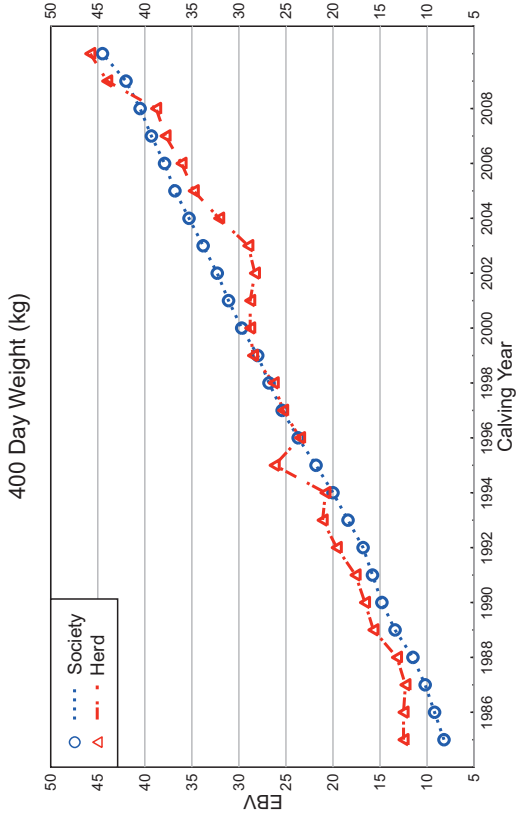

10/11/10

2011 SUMMER HEREFORD GROUP BREEDPLAN Herd B0257 - Comparison to Breed Genetic Trends

10/11/10

2011 SUMMER HEREFORD GROUP BREEDPLAN Herd B0257 - Comparison to Breed Genetic Trends

10/11/10

2011 SUMMER HEREFORD GROUP BREEDPLAN Herd B0257 - Comparison to Breed Genetic Trends

10/11/10

2011 SUMMER HEREFORD GROUP BREEDPLAN Herd B0257 - Comparison to Breed Genetic Trends