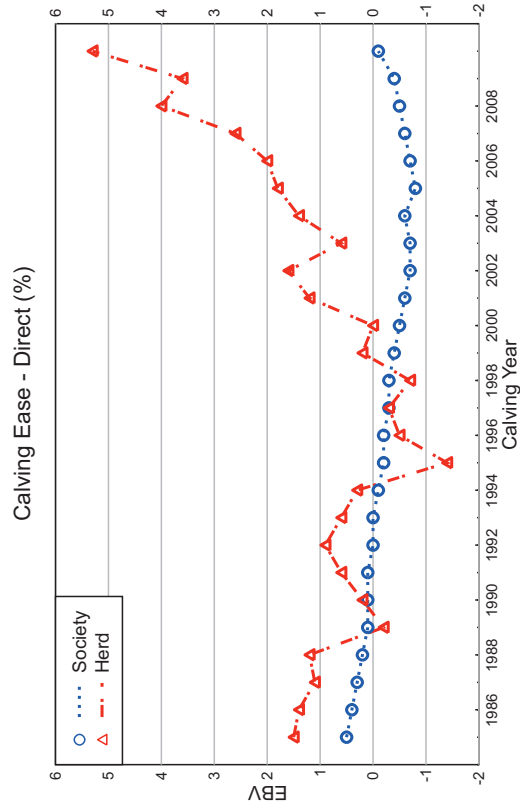

10/11/10

2011 SUMMER HEREFORD GROUP BREEDPLAN Herd B0257 - Comparison to Breed Genetic Trends

10/11/10

2011 SUMMER HEREFORD GROUP BREEDPLAN Herd B0257 - Comparison to Breed Genetic Trends

10/11/10

2011 SUMMER HEREFORD GROUP BREEDPLAN Herd B0257 - Comparison to Breed Genetic Trends

10/11/10

2011 SUMMER HEREFORD GROUP BREEDPLAN Herd B0257 - Comparison to Breed Genetic Trends