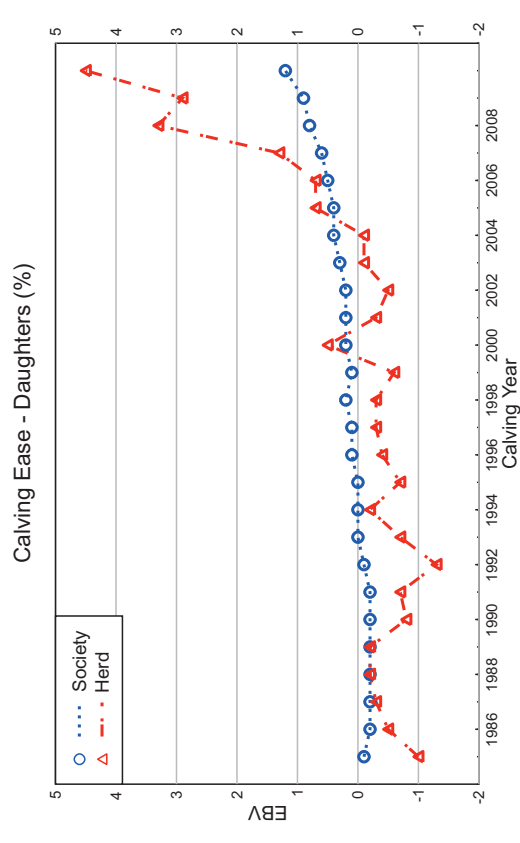

10/11/10

2011 SUMMER HEREFORD GROUP BREEDPLAN Herd B0257 - Comparison to Breed Genetic Trends

10/11/10

2011 SUMMER HEREFORD GROUP BREEDPLAN Herd B0257 - Comparison to Breed Genetic Trends

10/11/10

2011 SUMMER HEREFORD GROUP BREEDPLAN Herd B0257 - Comparison to Breed Genetic Trends

10/11/10

2011 SUMMER HEREFORD GROUP BREEDPLAN Herd B0257 - Comparison to Breed Genetic Trends