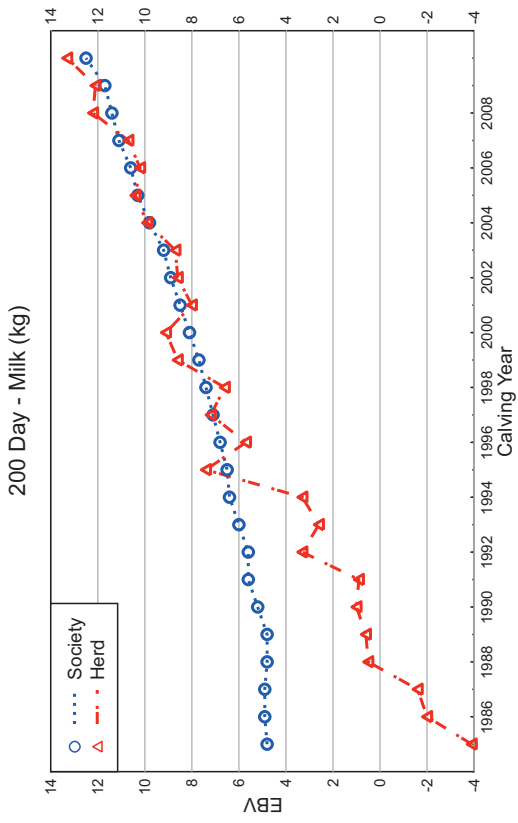

10/11/10

2011 SUMMER HEREFORD GROUP BREEDPLAN Herd B0257 - Comparison to Breed Genetic Trends

10/11/10

2011 SUMMER HEREFORD GROUP BREEDPLAN Herd B0257 - Comparison to Breed Genetic Trends

10/11/10

2011 SUMMER HEREFORD GROUP BREEDPLAN Herd B0257 - Comparison to Breed Genetic Trends

10/11/10

2011 SUMMER HEREFORD GROUP BREEDPLAN Herd B0257 - Comparison to Breed Genetic Trends