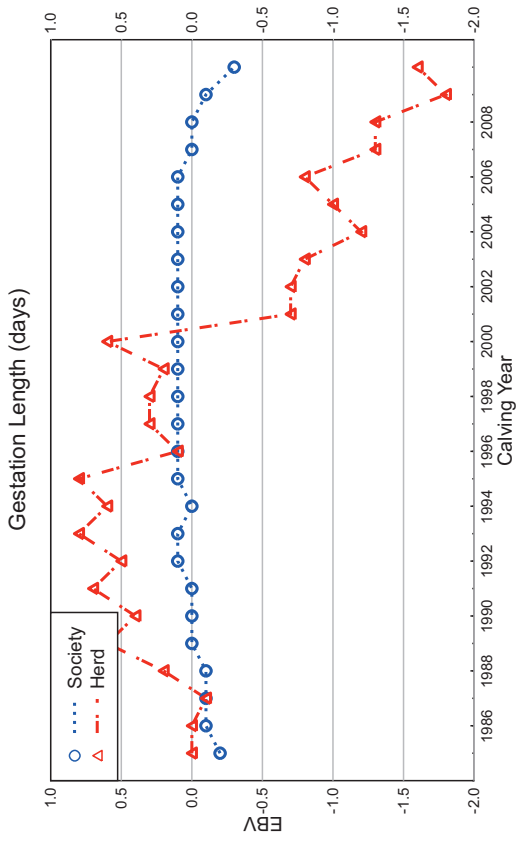

10/11/10

2011 SUMMER HEREFORD GROUP BREEDPLAN Herd B0257 - Comparison to Breed Genetic Trends

10/11/10

2011 SUMMER HEREFORD GROUP BREEDPLAN Herd B0257 - Comparison to Breed Genetic Trends

10/11/10

2011 SUMMER HEREFORD GROUP BREEDPLAN Herd B0257 - Comparison to Breed Genetic Trends

10/11/10

2011 SUMMER HEREFORD GROUP BREEDPLAN Herd B0257 - Comparison to Breed Genetic Trends