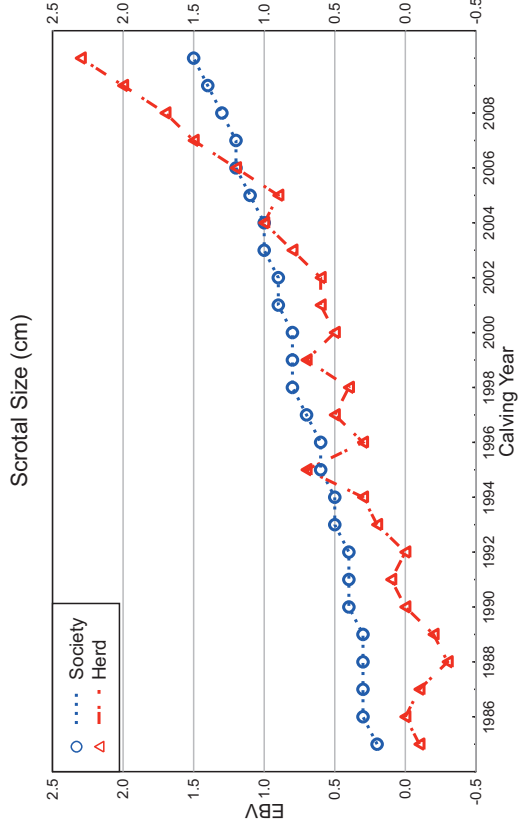

10/11/10

2011 SUMMER HEREFORD GROUP BREEDPLAN Herd B0257 - Comparison to Breed Genetic Trends

10/11/10

2011 SUMMER HEREFORD GROUP BREEDPLAN Herd B0257 - Comparison to Breed Genetic Trends

10/11/10

2011 SUMMER HEREFORD GROUP BREEDPLAN Herd B0257 - Comparison to Breed Genetic Trends

10/11/10

2011 SUMMER HEREFORD GROUP BREEDPLAN Herd B0257 - Comparison to Breed Genetic Trends