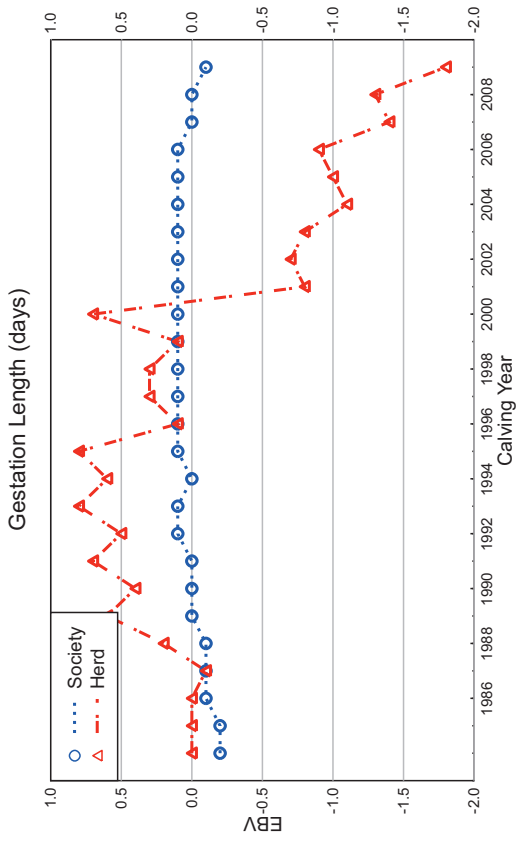

11/05/10

2010 WINTER HEREFORD GROUP BREEDPLAN Herd B0257 - Comparison to Breed Genetic Trends

11/05/10

2010 WINTER HEREFORD GROUP BREEDPLAN Herd B0257 - Comparison to Breed Genetic Trends

11/05/10

2010 WINTER HEREFORD GROUP BREEDPLAN Herd B0257 - Comparison to Breed Genetic Trends

11/05/10

2010 WINTER HEREFORD GROUP BREEDPLAN Herd B0257 - Comparison to Breed Genetic Trends