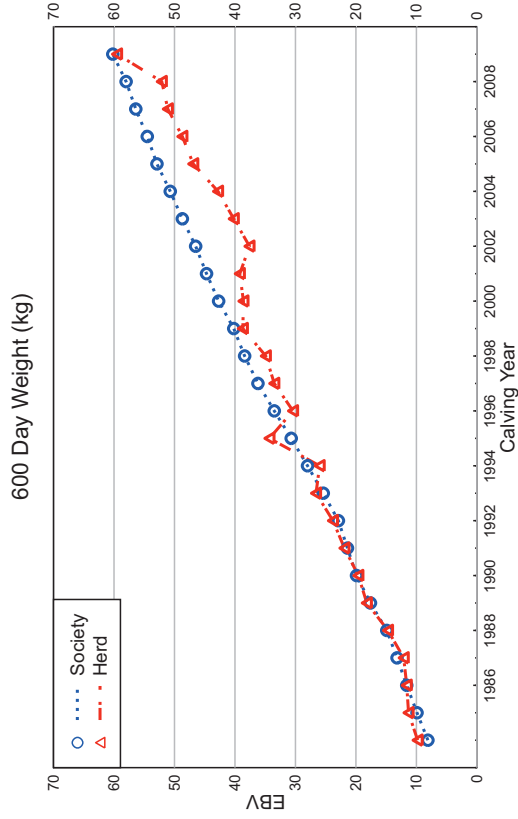

11/05/10

2010 WINTER HEREFORD GROUP BREEDPLAN Herd B0257 - Comparison to Breed Genetic Trends

11/05/10

2010 WINTER HEREFORD GROUP BREEDPLAN Herd B0257 - Comparison to Breed Genetic Trends

11/05/10

2010 WINTER HEREFORD GROUP BREEDPLAN Herd B0257 - Comparison to Breed Genetic Trends

11/05/10

2010 WINTER HEREFORD GROUP BREEDPLAN Herd B0257 - Comparison to Breed Genetic Trends