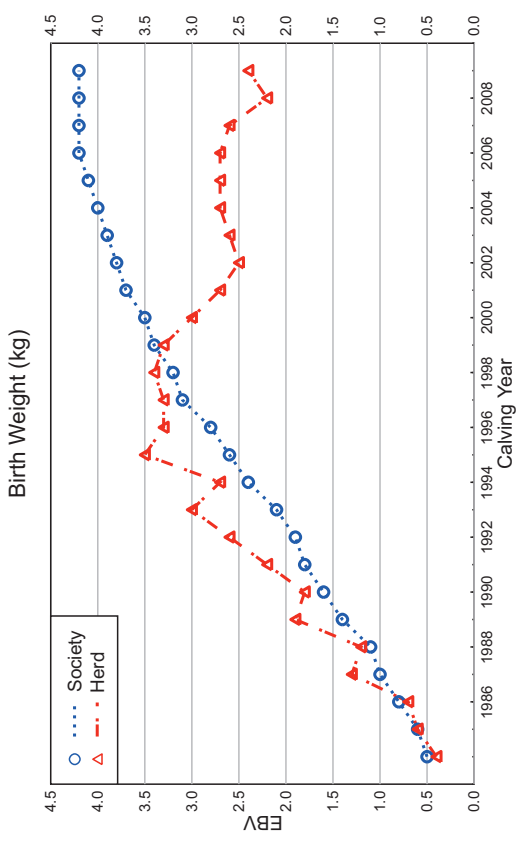

11/05/10

2010 WINTER HEREFORD GROUP BREEDPLAN Herd B0257 - Comparison to Breed Genetic Trends

11/05/10

2010 WINTER HEREFORD GROUP BREEDPLAN Herd B0257 - Comparison to Breed Genetic Trends

11/05/10

2010 WINTER HEREFORD GROUP BREEDPLAN Herd B0257 - Comparison to Breed Genetic Trends

11/05/10

2010 WINTER HEREFORD GROUP BREEDPLAN Herd B0257 - Comparison to Breed Genetic Trends