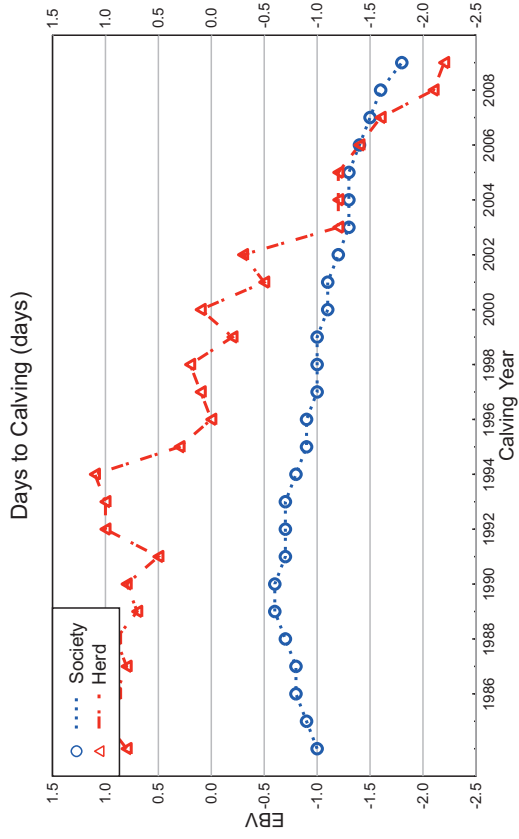

11/05/10

2010 WINTER HEREFORD GROUP BREEDPLAN Herd B0257 - Comparison to Breed Genetic Trends

11/05/10

2010 WINTER HEREFORD GROUP BREEDPLAN Herd B0257 - Comparison to Breed Genetic Trends

11/05/10

2010 WINTER HEREFORD GROUP BREEDPLAN Herd B0257 - Comparison to Breed Genetic Trends

11/05/10

2010 WINTER HEREFORD GROUP BREEDPLAN Herd B0257 - Comparison to Breed Genetic Trends