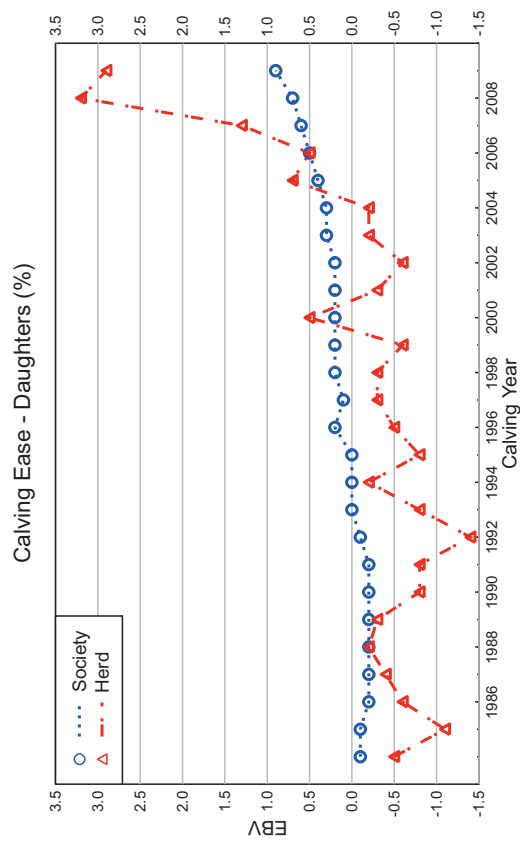

11/05/10

2010 WINTER HEREFORD GROUP BREEDPLAN Herd B0257 - Comparison to Breed Genetic Trends

11/05/10

2010 WINTER HEREFORD GROUP BREEDPLAN Herd B0257 - Comparison to Breed Genetic Trends

11/05/10

2010 WINTER HEREFORD GROUP BREEDPLAN Herd B0257 - Comparison to Breed Genetic Trends

11/05/10

2010 WINTER HEREFORD GROUP BREEDPLAN Herd B0257 - Comparison to Breed Genetic Trends