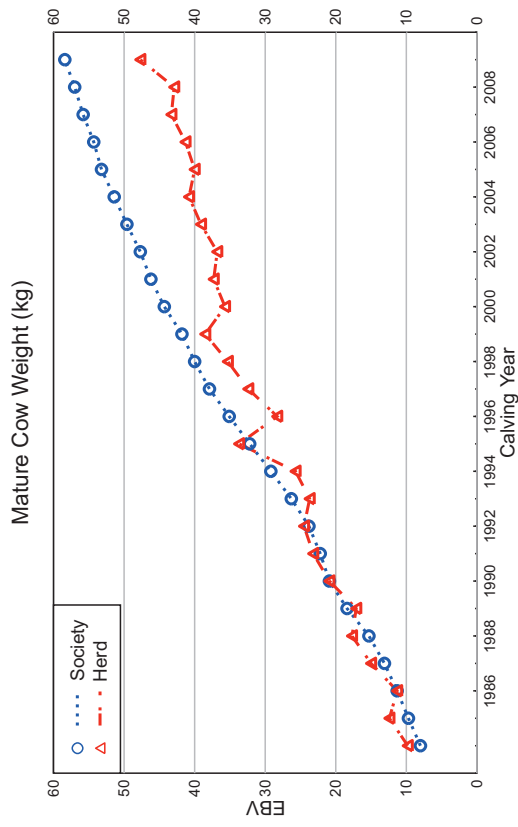

11/05/10

2010 WINTER HEREFORD GROUP BREEDPLAN Herd B0257 - Comparison to Breed Genetic Trends

11/05/10

2010 WINTER HEREFORD GROUP BREEDPLAN Herd B0257 - Comparison to Breed Genetic Trends

11/05/10

2010 WINTER HEREFORD GROUP BREEDPLAN Herd B0257 - Comparison to Breed Genetic Trends

11/05/10

2010 WINTER HEREFORD GROUP BREEDPLAN Herd B0257 - Comparison to Breed Genetic Trends