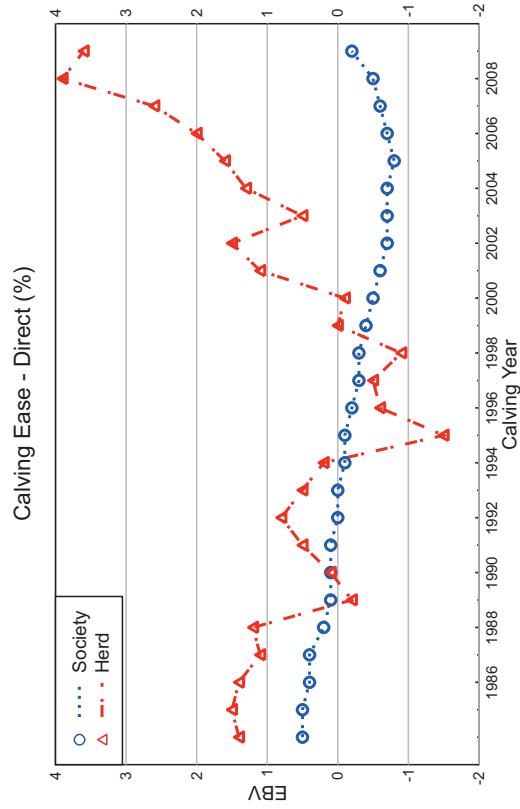

11/05/10

2010 WINTER HEREFORD GROUP BREEDPLAN Herd B0257 - Comparison to Breed Genetic Trends

11/05/10

2010 WINTER HEREFORD GROUP BREEDPLAN Herd B0257 - Comparison to Breed Genetic Trends

11/05/10

2010 WINTER HEREFORD GROUP BREEDPLAN Herd B0257 - Comparison to Breed Genetic Trends

11/05/10

2010 WINTER HEREFORD GROUP BREEDPLAN Herd B0257 - Comparison to Breed Genetic Trends