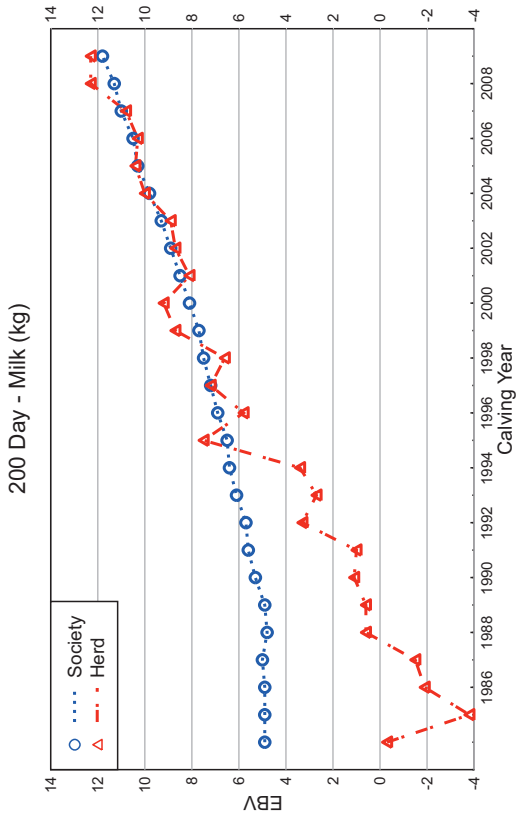

11/05/10

2010 WINTER HEREFORD GROUP BREEDPLAN Herd B0257 - Comparison to Breed Genetic Trends

11/05/10

2010 WINTER HEREFORD GROUP BREEDPLAN Herd B0257 - Comparison to Breed Genetic Trends

11/05/10

2010 WINTER HEREFORD GROUP BREEDPLAN Herd B0257 - Comparison to Breed Genetic Trends

11/05/10

2010 WINTER HEREFORD GROUP BREEDPLAN Herd B0257 - Comparison to Breed Genetic Trends