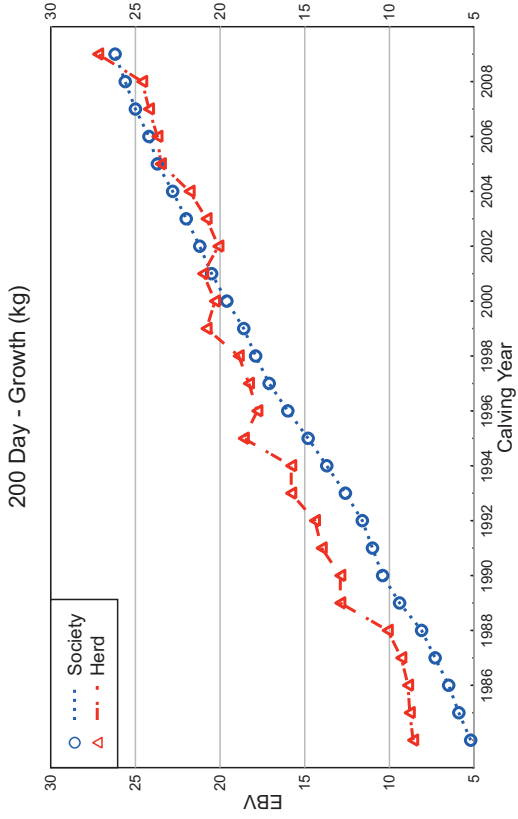

11/05/10

2010 WINTER HEREFORD GROUP BREEDPLAN Herd B0257 - Comparison to Breed Genetic Trends

11/05/10

2010 WINTER HEREFORD GROUP BREEDPLAN Herd B0257 - Comparison to Breed Genetic Trends

11/05/10

2010 WINTER HEREFORD GROUP BREEDPLAN Herd B0257 - Comparison to Breed Genetic Trends

11/05/10

2010 WINTER HEREFORD GROUP BREEDPLAN Herd B0257 - Comparison to Breed Genetic Trends