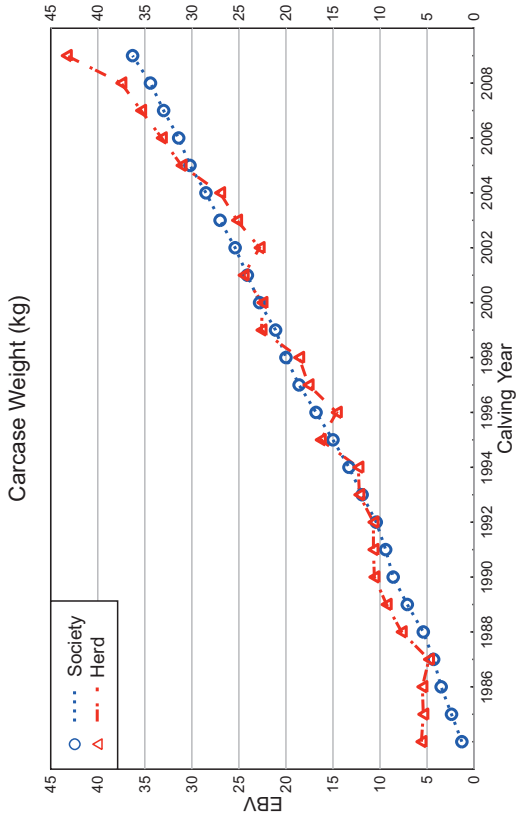

11/05/10

2010 WINTER HEREFORD GROUP BREEDPLAN Herd B0257 - Comparison to Breed Genetic Trends

11/05/10

2010 WINTER HEREFORD GROUP BREEDPLAN Herd B0257 - Comparison to Breed Genetic Trends

11/05/10

2010 WINTER HEREFORD GROUP BREEDPLAN Herd B0257 - Comparison to Breed Genetic Trends

11/05/10

2010 WINTER HEREFORD GROUP BREEDPLAN Herd B0257 - Comparison to Breed Genetic Trends