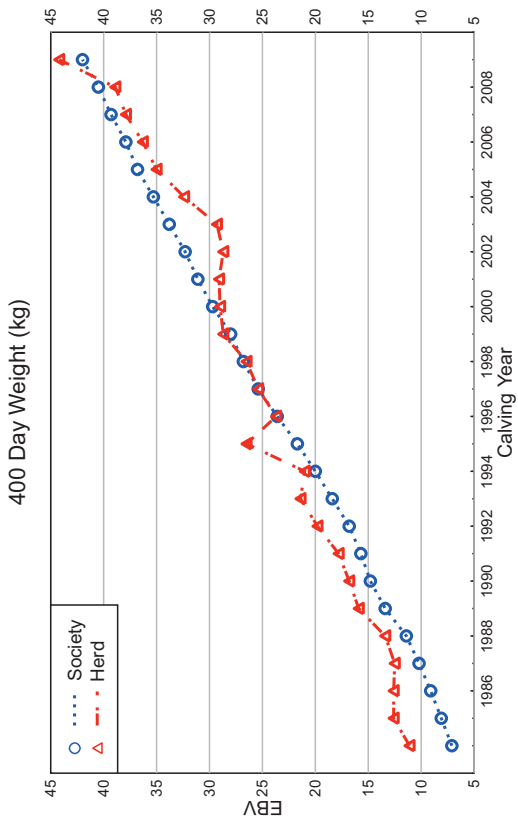

11/05/10

2010 WINTER HEREFORD GROUP BREEDPLAN Herd B0257 - Comparison to Breed Genetic Trends

11/05/10

2010 WINTER HEREFORD GROUP BREEDPLAN Herd B0257 - Comparison to Breed Genetic Trends

11/05/10

2010 WINTER HEREFORD GROUP BREEDPLAN Herd B0257 - Comparison to Breed Genetic Trends

11/05/10

2010 WINTER HEREFORD GROUP BREEDPLAN Herd B0257 - Comparison to Breed Genetic Trends