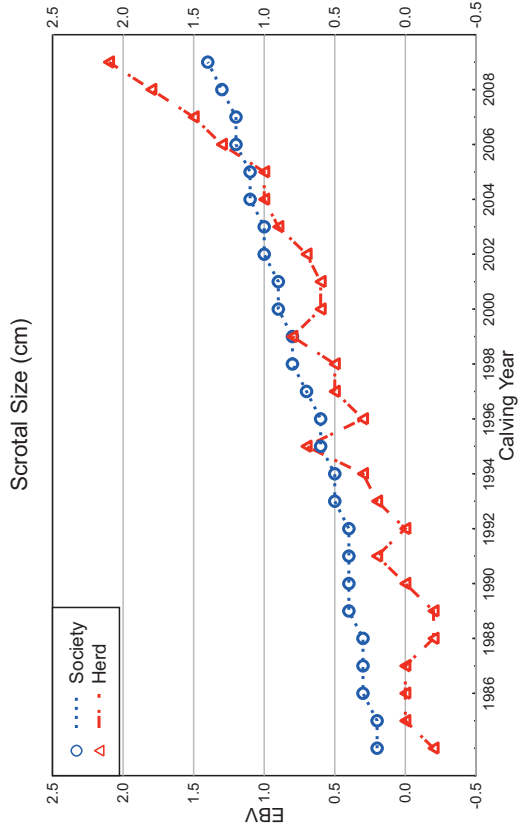

11/05/10

2010 WINTER HEREFORD GROUP BREEDPLAN Herd B0257 - Comparison to Breed Genetic Trends

11/05/10

2010 WINTER HEREFORD GROUP BREEDPLAN Herd B0257 - Comparison to Breed Genetic Trends

11/05/10

2010 WINTER HEREFORD GROUP BREEDPLAN Herd B0257 - Comparison to Breed Genetic Trends

11/05/10

2010 WINTER HEREFORD GROUP BREEDPLAN Herd B0257 - Comparison to Breed Genetic Trends